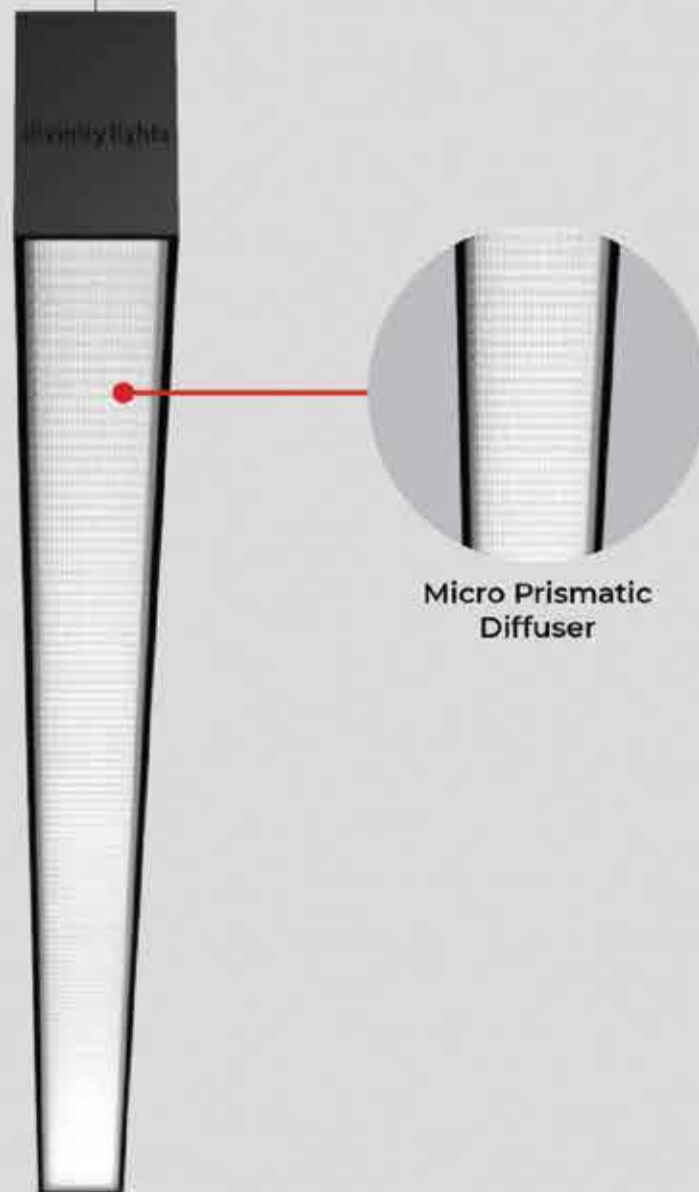

divinity lights

VIRAJ 5690  
PRISMATIC

## VIRAJ 5690 PRISMATIC

Viraj 5690 Prismatic sleek and slim linear fixture has:

- Luminaire housing of extruded aluminium
- High-performance Micro Prismatic Diffuser
- Snap-fit system No visible screw
- Better refractive index to reduce glare
- LED PCB mounted on insert design with heat sink
- Bottom opening for easy maintenance
- Pendant with cable suspension
- M6 bolt for M6 fastener
- High-performance PMMA & Micro Prismatic Diffuser
- Energy-efficient LED with high color rendering