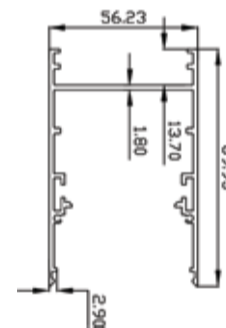

Single Line Diagram

Pendant Mounted

Outer Profile Code
SY-101