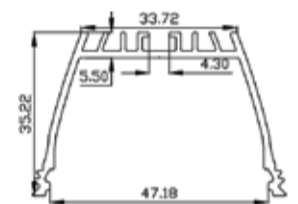

Insert Profile Code
SY-102