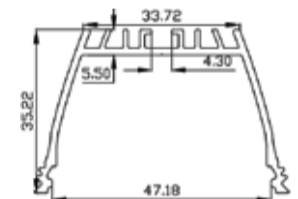

Insert Profile Code
SY-102

CRI ≥ 90