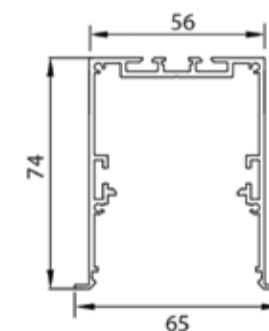

Recessed Mounted

Outer Profile Code
SY-104